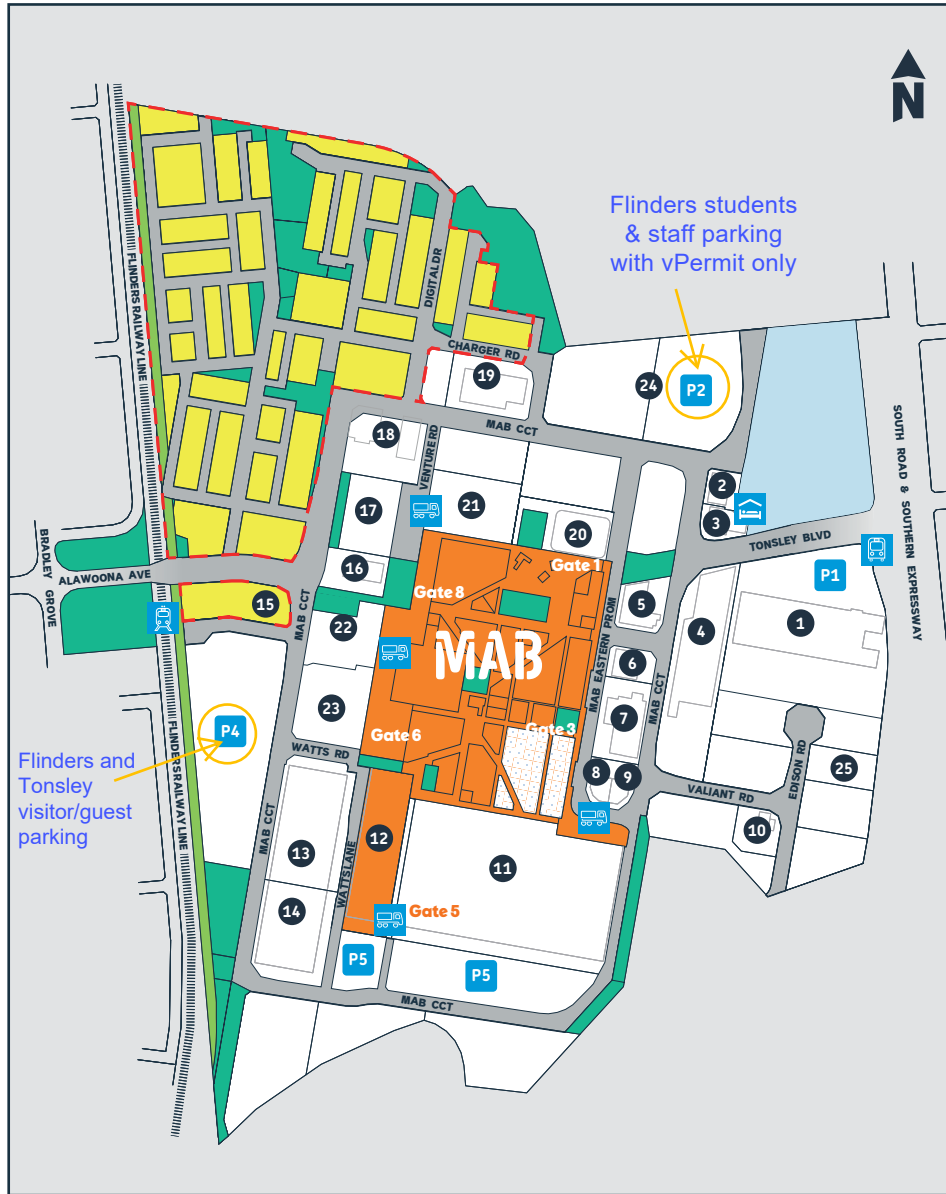

Tonsley Innovation District | Parking

Key

- P** Car parking
- P1** Tonsley Admin Building tenants only
- P2** Flinders University students and staff only
- P4** Flinders and Tonsley visitors car park
- P5** TAFE SA car park only

- Mantra Tonsley Hotel
- Tonsley Railway Station
- Adelaide Metro Bus Stop
- Loading Dock / Deliveries
- Park / Plaza / Reserve
- Greenway Shared Path
- Tonsley Village / Residential

MAB Main Assembly Building

- 1** Administration Building
- 2** Autism SA
- 3** Mantra Tonsley Adelaide
- 4** State Drillcore Library
- 5** Nice Australia
- 6** Radical Torque Solutions
- 7** Siemens Energy
- 8** Accurate Dosing Systems
- 9** Link Assistive
- 10** Hydrogen Park SA
- 11** TAFE SA
- 12** Line 0
- 13** Collectiv Group
- 14** Specialised Solutions
- 15** Tonsley Village Sales & Info Centre
- 16** Brewery
- 17** SA Power Networks Substation
- 18** Chrysos Corporation
- 19** Ziptrak

- 20** Flinders University
 - College of Science & Engineering
 - New Venture Institute
 - Australian Industrial Transformation Institute
 - Medical Device Research Institute
 - Institute for Nanoscale Science and Technology
 - CGTR – Centre of Growth and Transitional Research
 - CDERT – Centre for Defence Education Research and Teaching
- 21** Flinders Factory of the Future & Tonsley Technical College
- 22** Tonsley retail precinct
- 23** Junction development
- 24** Future commercial car park site
- 25** Trojan Camping & 4x4